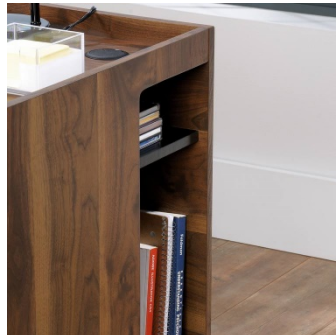

N.B: All measurements are approximate